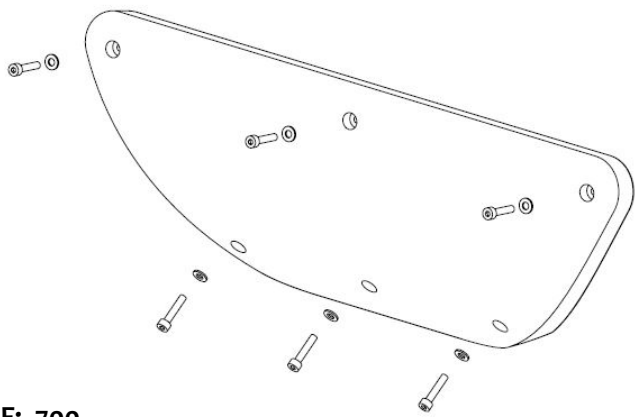

REPLACEMENT SETS

Model: **BIG**

Pad replacement set

REF: 700