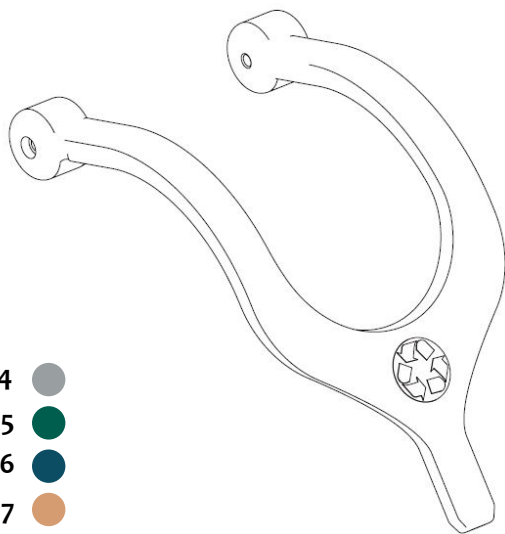

Harness replacement set

REF: 702.4 ●
REF: 702.5 ●
REF: 702.6 ●
REF: 702.7 ●